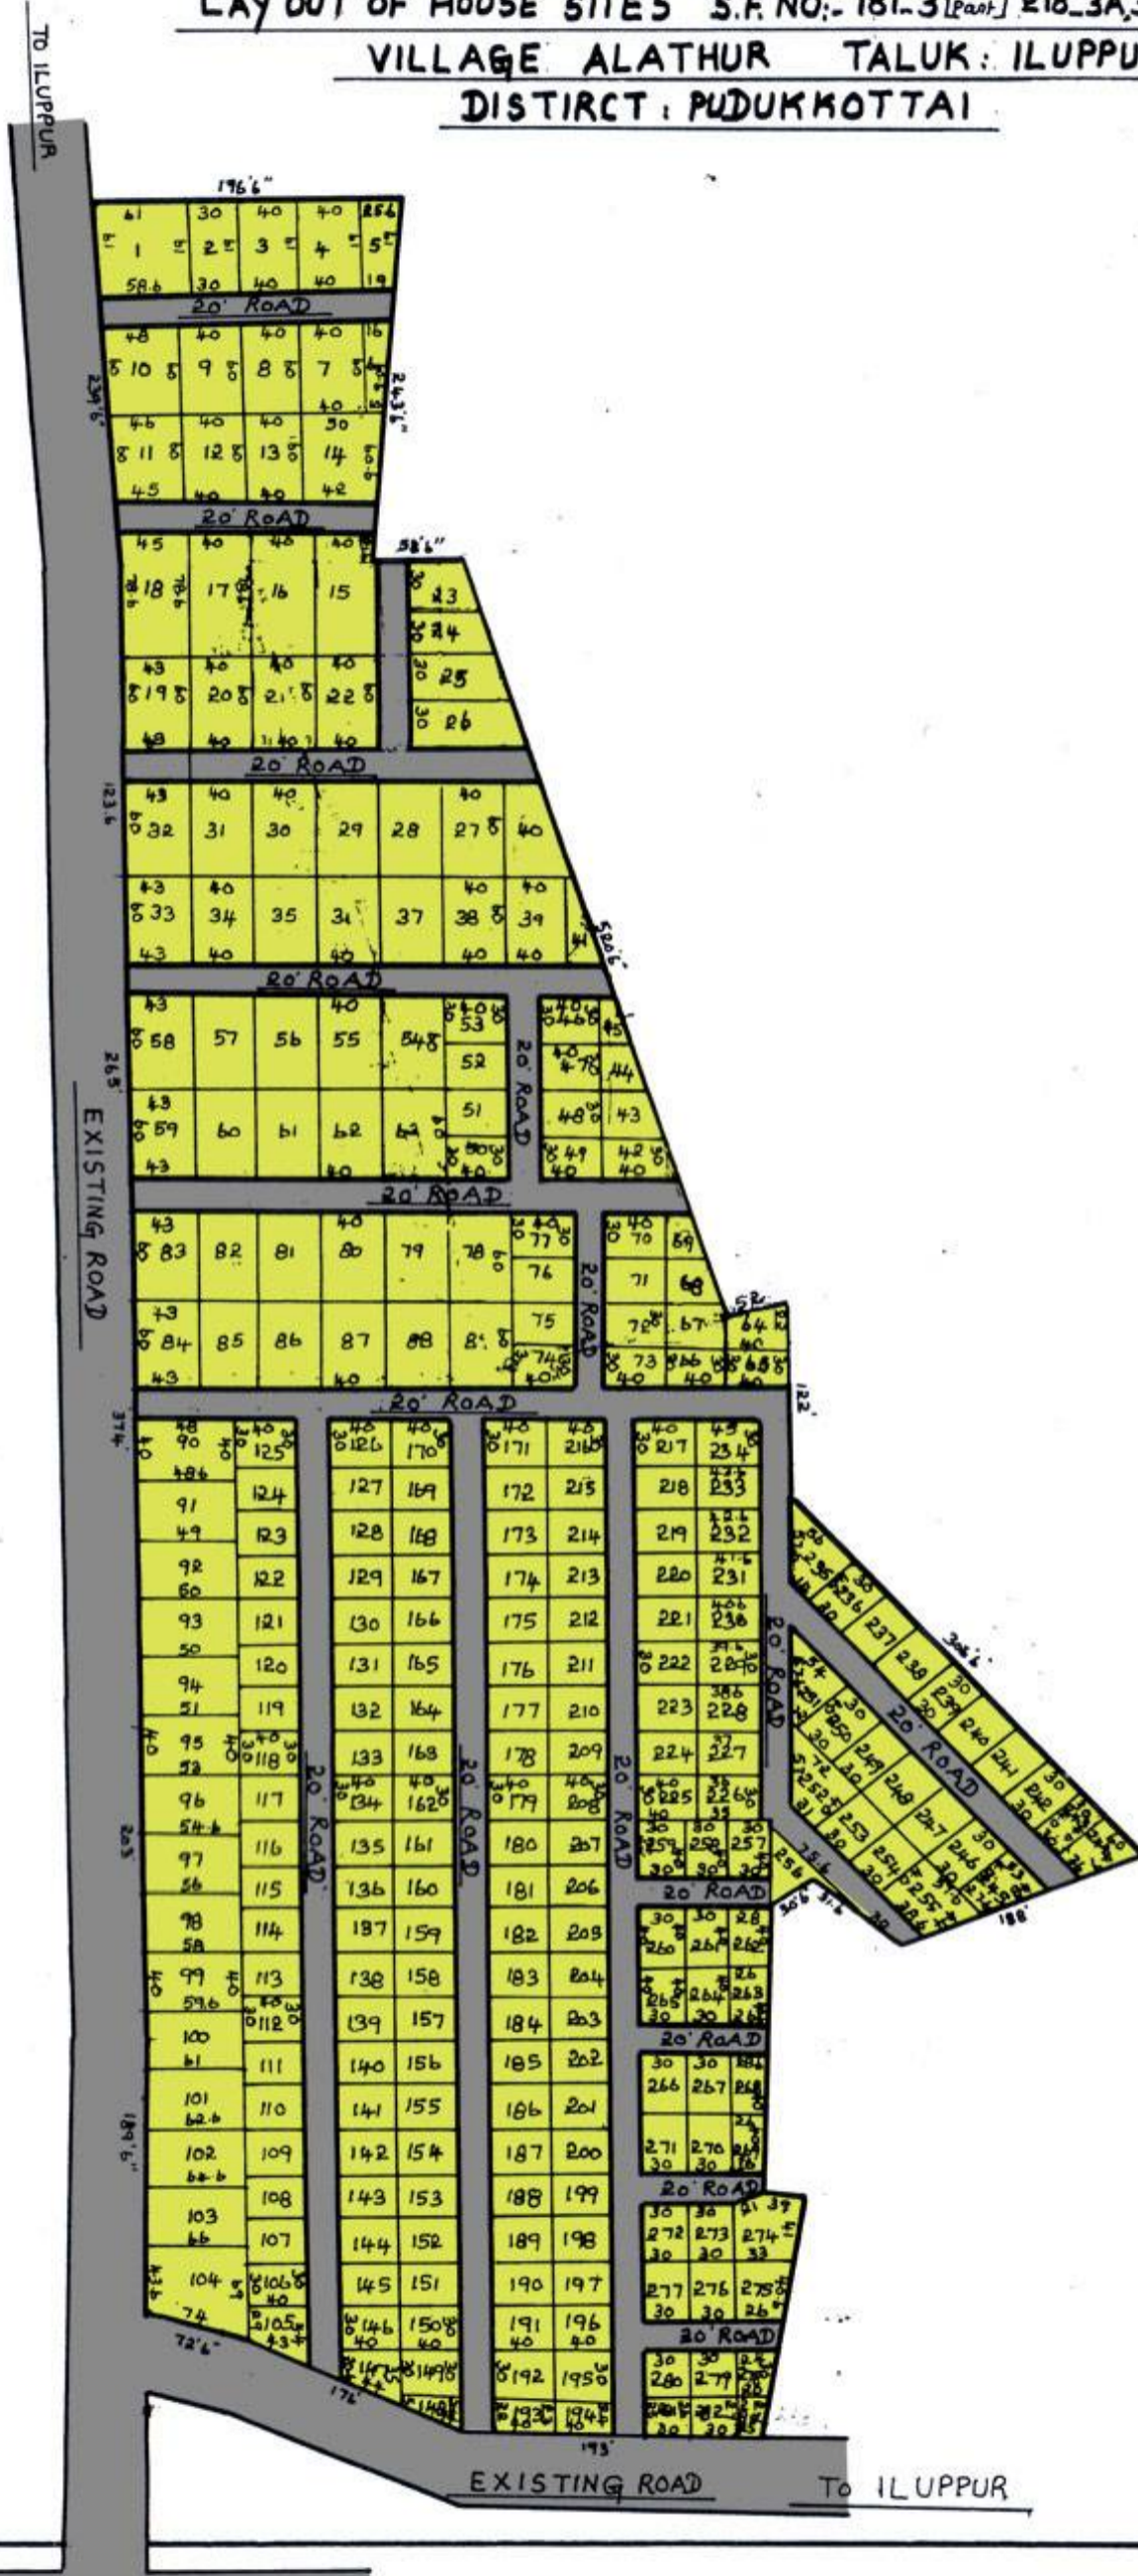

SREE RAGAVENDRA NAGAR

LAY OUT OF HOUSE SITES S.F. NO:- 181-3 [Part] 218_3A,3B,3C,3D 220-1,2A,2B

VILLAGE ALATHUR TALUK: ILUPPUR.

DISTRICT: PUDUKKOTTAI

TOMADURAI

TO PUDUKKOTTAI

TO ILUPPUR